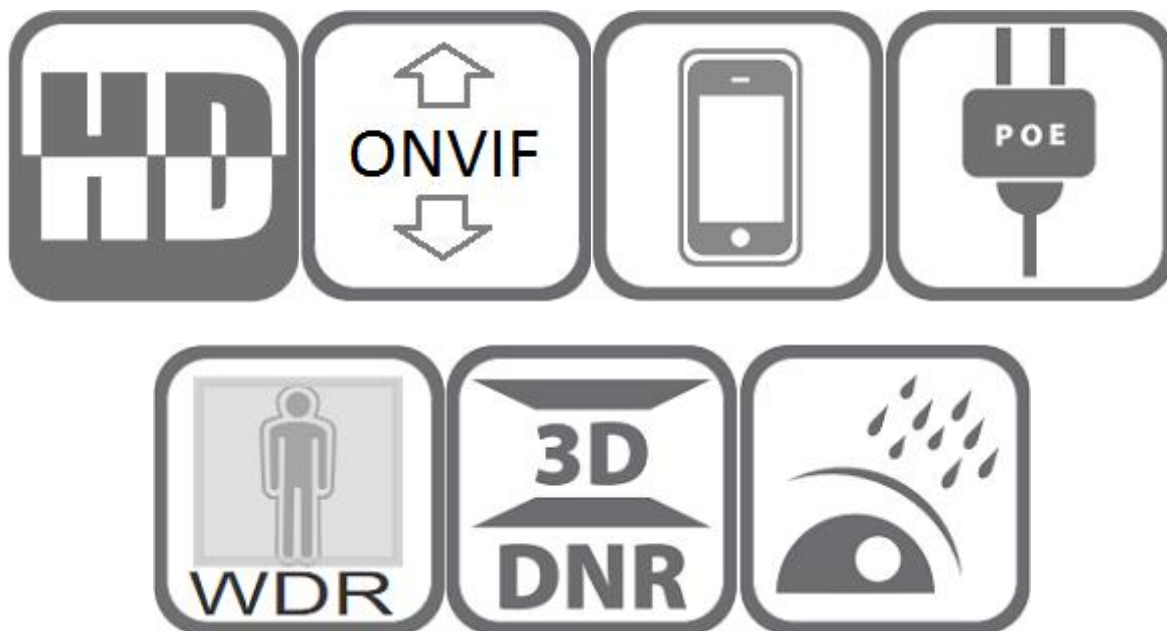

Model:XV-I2367B-DL2Z

6MP 2.7-13.5mm 5X motorized zoom and AF lens dual light Turret IP Camera

Features:

- 1/2.8" Sony CMOS sensor

- 6MP resolution 3072 x 2048P
- Low illumination 0.01Lux
- Day/Night, AWB/MWB,BLC, HLC, 2D/3D-DNR,Shutter, IR-CUT
- D-WDR, Mirror, Defogging
- Multiply Style OSD Overlay,Motion Detection, Privacy Mask
- RTSP and Onvif 17.06 compatible with many third-party NVR
- H.264/H.265 dual-stream media server
- Easy-to-use P2P Cloud service
- Support user authentication, video data encryption
- Support Alarm Snapshot to Email and FTP
- Multiply WEB browser IE, Firefox 32bit ESR,Chrome, Edge, PC Client, Mobile APP remote access
- RJ45 100mbps network port, IEEE802.3af PoE
- Lightning protection 4000V
- Strong water-proof housing, IP67
- 4PCS dual Lights, IR distance:30-40M;Warm light distance:30-40M
- HD 2.7-13.5mm 5X motorized zoom and auto focus lens
- Built-in Microphone and speaker, two way audio, with SD card slot,with reset button
- Human body and Vehicle detection

Technical Specifications:

Model	XV-I2367B-DL2Z
Camera	
Image Sensor	1/2.8" Sony IMX335 CMOS
Effective Pixels	3072 (H) × 2048 (V), 6Megapixel
Electronic Shutter	AUTO, 1/25s ~ 1/100000s
Min. Illumination	0.01Lux@F1.2(AGC ON), 0Lux IR on
Day/Night	Auto/Color/(B/W)/Timing
WDR	Digital WDR
White Balance	Auto/Manual
BLC /HLC	Support
DNR	2D/3D DNR
Other	Human body and Vehicle detection ,Privacy Mask, Flip ,OSD overlay, video cover alarm
Encode	
Video Standard	H.265+/H.265/H.264
Video Resolution	Main Stream:25fps@6MP(3072x2048)/5MP(2592x1944)/4MP/3MP/1080P/720P,etc. Sub stream: 720x480/VGA(640x480)/360P/QVGA@25fps,etc.
Video Bitrates	512Kbps - 10Mbps, VBR/CBR