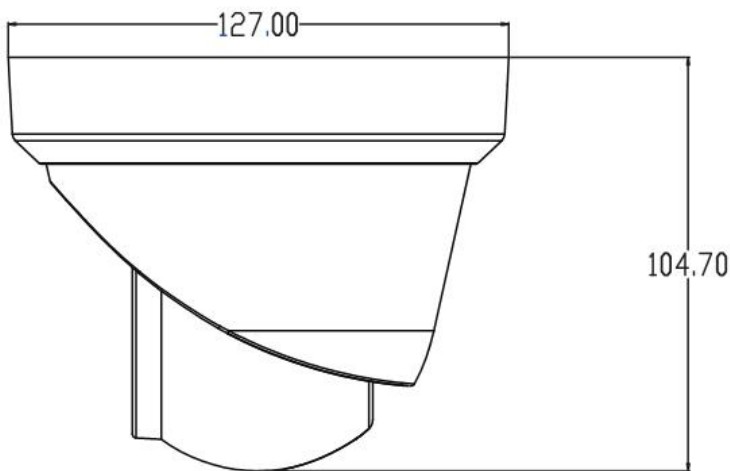

Model: XV-I2365B-VF

6MP motorized zoom lens turret poe IP Camera

Features:

- ❖ 1/2.8" SONY IMX335 CMOS sensor
- ❖ Full HD resolution 6MP@ 3072 x 2048P
- ❖ Ultra low illumination 0.01Lux
- ❖ Day/Night (ICR), AWB, AGC, BLC, 2D/3D-DNR, IR-CUT
- ❖ D-WDR, Motion Detection, Privacy Mask, Mirror
- ❖ RTSP and Onvif 17.06 compatible
- ❖ H.265/H.264 dual-stream media server
- ❖ Easy-to-use P2P Cloud service
- ❖ Multi web browser, PC Client, mobile APP remote access
- ❖ Lightning protection 4000V
- ❖ Strong water-proof housing, IP67
- ❖ 18pcs IR SMD Leds, IR distance 20-30m
- ❖ HD 2.8-8mm 3X motorized zoom and auto focus lens

Technical Specifications:

Model	XV-I2365B-VF
Camera	
Image Sensor	1/2.8" SONY IMX335 CMOS
Effective Pixels	3072 (H) × 2048 (V)
Electronic Shutter	AUTO, 1/25s ~ 1/100000s
Min. Illumination	0.01Lux@F1.2(AGC ON), 0Lux IR on
Day/Night	Auto/Color/(B/W)/Timing
WDR	Digital WDR
White Balance	Auto/Manual
AGC/BLC	Support
DNR	2D/3D DNR
Other	Human body and Vehicle detection ,Motion Detection, Privacy Mask, Mirror, flip
Encode	
Embedded Solution	Sigmastar 30KQ
Video Standard	H.265/H.264
Video Resolution	Main Stream: 25fps@6MP(3072x2048)/5MP(2592x1944), 30fps@4MP/3MP/1080P/720P Sub stream: 30fps@D1/VGA/360P/CIF, etc.