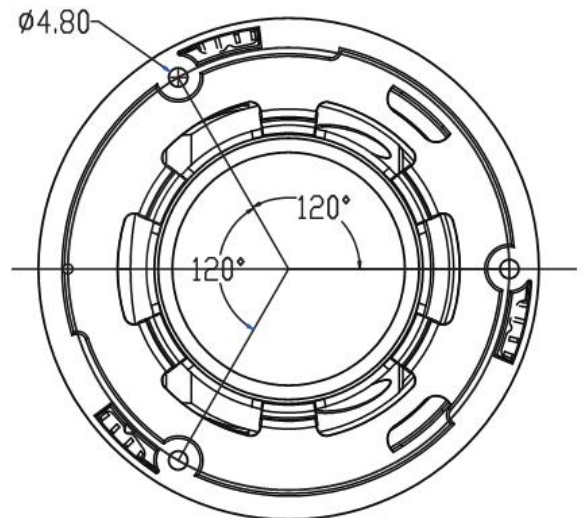

Model: XV-I2365B-VF

6MP motorized zoom lens turret poe IP Camera

Features:

- ❖ 1/2.8" SONY IMX335 CMOS sensor
- ❖ Full HD resolution 6MP@ 3072 x 2048P
- ❖ Ultra low illumination 0.01Lux
- ❖ Day/Night (ICR), AWB, AGC, BLC, 2D/3D-DNR, IR-CUT
- ❖ D-WDR, Motion Detection, Privacy Mask, Mirror
- ❖ RTSP and Onvif 17.06 compatible
- ❖ H.265/H.264 dual-stream media server
- ❖ Easy-to-use P2P Cloud service
- ❖ Multi web browser, PC Client, mobile APP remote access
- ❖ Lightning protection 4000V
- ❖ Strong water-proof housing, IP67
- ❖ 18pcs IR SMD Leds, IR distance 20-30m
- ❖ HD 2.8-8mm 3X motorized zoom and auto focus lens

Technical Specifications:

Model	XV-I2365B-VF
Camera	
Image Sensor	1/2.8" SONY IMX335 CMOS
Effective Pixels	3072 (H) × 2048 (V)
Electronic Shutter	AUTO, 1/25s ~ 1/100000s
Min. Illumination	0.01Lux@F1.2(AGC ON), 0Lux IR on
Day/Night	Auto/Color/(B/W)/Timing
WDR	Digital WDR
White Balance	Auto/Manual
AGC/BLC	Support
DNR	2D/3D DNR
Other	Human body and Vehicle detection ,Motion Detection, Privacy Mask, Mirror, flip
Encode	
Embedded Solution	Sigmastar 30KQ
Video Standard	H.265/H.264
Video Resolution	Main Stream: 25fps@6MP(3072x2048)/5MP(2592x1944), 30fps@4MP/3MP/1080P/720P Sub stream: 30fps@D1/VGA/360P/CIF, etc.